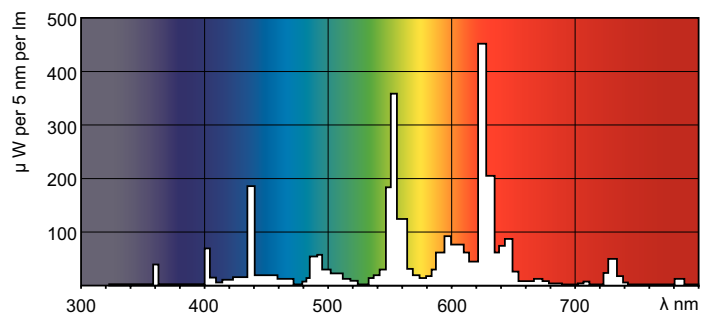

MASTER TL5 High Output Eco

MASTER TL5 HO Eco 45=49W/830 UNP/40

This extremely efficient TL5 lamp (tube diameter 16 mm) saves considerable energy by simple lamp-for-lamp replacement. The TL5 HO Eco lamp is optimized for installations requiring high light output and offers excellent lumen maintenance and color rendering. Application areas vary from offices and industry to schools and retail environments.

Product data

General Information	
Cap-Base	G5 [G5]
Life to 50% Failures Preheat (Nom)	30000 h
Features	na [Not Applicable]
LSF Preheat 2000 h Rated	99 %
LSF Preheat 4000 h Rated	99 %
LSF Preheat 6000 h Rated	99 %
LSF Preheat 8000 h Rated	99 %
LSF Preheat 16000 h Rated	99 %
LSF Preheat 20000 h Rated	94 %
Light Technical	
Color Code	830 [CCT of 3000K]
Luminous Flux (Nom)	4900 lm
Luminous Flux (Rated) (Nom)	4100 lm
Color Designation	Warm White (WW)
Luminous Efficacy (@ Max Lumen, Rated) (Nom)	108 lm/W
Correlated Color Temperature (Nom)	3000 K
Luminous Efficacy (rated) (Nom)	92 lm/W

Mercury (Hg) Content (Nom) 1.4 mg

Energy Consumption kWh/1000 h 50 kWh

Product Data

Full product code 872790082594700

Order product name MASTER TL5 HO Eco 45=49W/830
UNP/40

EAN/UPC - Product 8711500880062

Order code 927991783031

Product	D (max)	A (max)	B (max)	B (min)	C (max)
MASTER TL5 HO Eco 45=49W/830 UNP/40	17 mm	1449.0 mm	1456.1 mm	1453.7 mm	1463.2 mm

TL5 HO Eco 45=49W/830

Photometric data

LDPB_TL5ECO_830-Spectral power distribution B/W