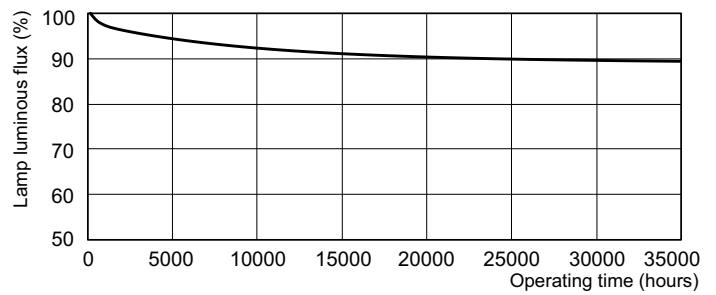

LDLM_TL5ECO_0001-Lumen maintenance diagram