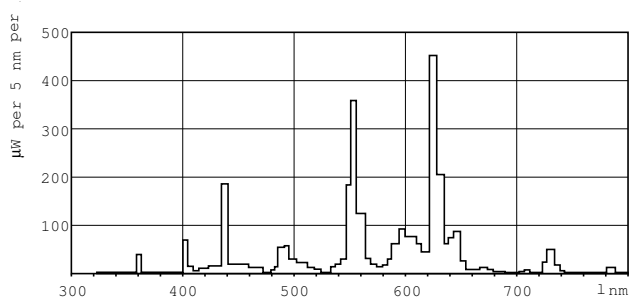

MASTER TL5 High Output Eco

MASTER TL5 HO Eco 45=49W/830 UNP/40

This extremely efficient TL5 lamp (tube diameter 16 mm) saves considerable energy by simple lamp-for-lamp replacement. The TL5 HO Eco lamp is optimized for installations requiring high light output and offers excellent lumen maintenance and color rendering. Application areas vary from offices and industry to schools and retail environments.

Mercury (Hg) Content (Nom) 1.4 mg

Energy Consumption kWh/1000 h 50 kWh

Product Data

Full product code 872790082594700

Order product name MASTER TL5 HO Eco 45=49W/830
UNP/40

EAN/UPC - Product 8711500880062

Order code 927991783031

Product	D (max)	A (max)	B (max)	B (min)	C (max)
MASTER TL5 HO Eco 45=49W/830 UNP/40	17 mm	1449.0 mm	1456.1 mm	1453.7 mm	1463.2 mm

TL5 HO Eco 45=49W/830

Photometric data

LDPB_TL5ECO_830-Spectral power distribution B/W